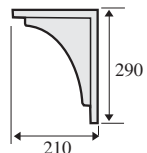

BRACKETS

**Straight
Gallows
Bracket**

**Curved Gallows
Bracket**

**Canopy
Brackets**

**Standard Base Unit
Brackets Covers**

**Fluted Base Unit
Brackets Covers**

**9 inch Fluted
Bracket**

6 inch Bracket

(Also available foam filled and/or reinforced at an extra cost)

MK11 BASE UNIT NOT AVAILABLE IN LIGHT OR DARK BROWN

MODEL	DIMENSIONS							PROJECTION
SIZE	A	B	C	1D	2D	E	F	H
1800	230	2290	380	1900	1500	255	205	180mm
2400	270	2790	370	2450	1900	390	235	295mm
2800	270	3135	320	2800	2300	475	246	360mm
3400	300	3680	380	3400	2800	600	240	475mm