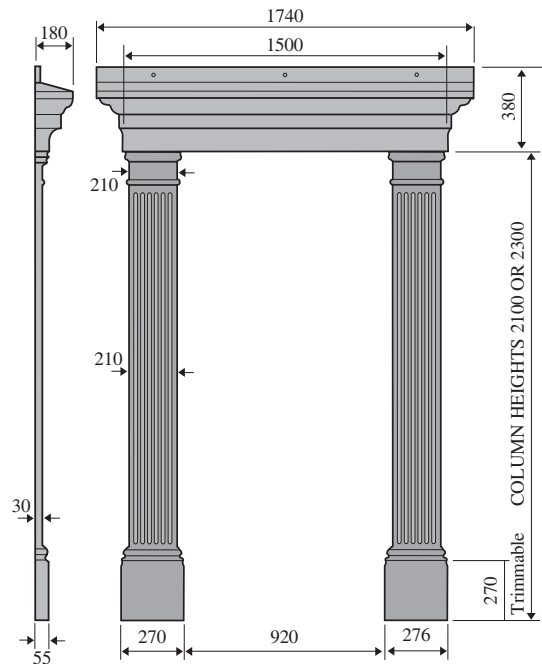

DOOR SURROUNDS

GEORGIAN

GEORGIAN TOPS
AVAILABLE IN ANY WIDTH UP TO A
MAXIMUM OF 2800mm OUTSIDE OF PILLARS

Available in three shades of white: **STANDARD, ULTRA & DEEPLAS** also available in, **LIGHT BROWN DARK BROWN**

VICTORIAN

VICTORIAN

Available in three shades of white: **STANDARD, ULTRA & DEEPLAS** also available in, **LIGHT BROWN DARK BROWN**

Pillars are sold separately

All dimensions are approximate and within manufacturing tolerances of +/-3mm. However, due to our policy of continuous development, we reserve the right to change specifications without notice