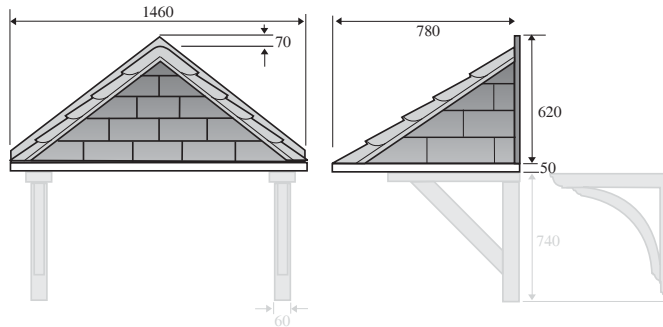

OVER DOOR CANOPIES

HELMSLEY

Pitched Tiled Effect Roof complete with polished underside

AVAILABLE WITH STRAIGHT OR CURVED GALLOWS BRACKETS

Colours available on the tile effect roofs

**SLATE GREY
TILE RED
BROWN
GREEN**

Gallows Brackets available in three shades of white: **STANDARD, ULTRA & DEEPLAS** also available in, **LIGHT BROWN DARK BROWN**

KENDAL

Coloured Apex Canopy complete with GRP barge boards with a tongue and grooved effect underside