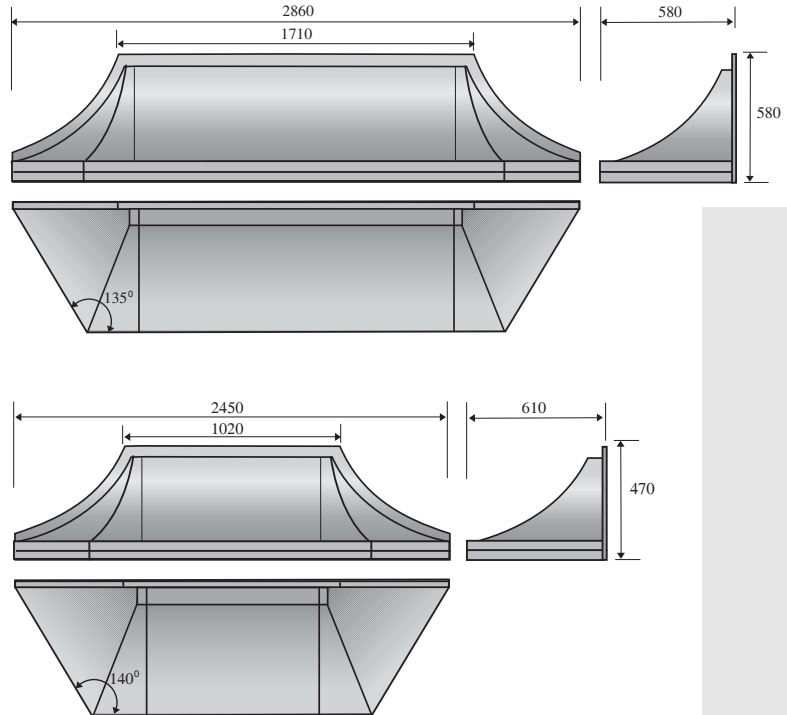

GRP

**NETT PRICE LIST
& TECHNICAL SPECIFICATIONS**

April 2011

HALLMARK
PANELS LIMITED

OVER DOOR CANOPIES

AYSGARTH

Lead Effect Curved Overhead Canopy
available in two sizes

CARTMEL