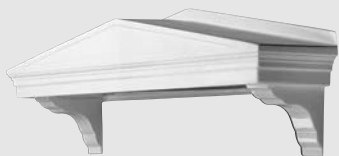

OVER DOOR CANOPIES/PORCH ROOF

RICHMOND

Flat Over Door Canopy complete with Canopy brackets

Available in three shades of white: **STANDARD, ULTRA & DEEPLAS** also available in, **LIGHT BROWN DARK BROWN**

SHIRBURN