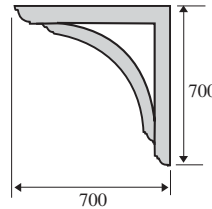

**Curved Gallows
Bracket**