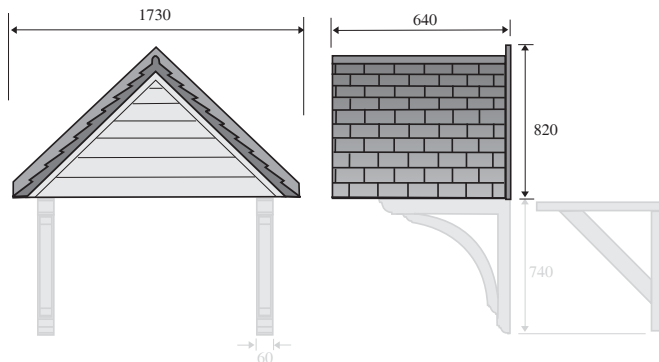

AVAILABLE WITH STRAIGHT OR CURVED GALLOWS BRACKETS

Colours available on the tile effect roofs

**SLATE GREY
TILE RED
BROWN
GREEN**

Gallows Brackets available in three shades of white: **STANDARD, ULTRA & DEEPLAS** also available in, **LIGHT BROWN DARK BROWN**

CLOEBURY