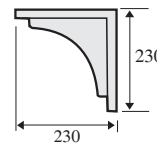

BRACKETS

**Straight
Gallows
Bracket**

**Curved Gallows
Bracket**

**Canopy
Brackets**

**Standard Base Unit
Brackets Covers**

**Fluted Base Unit
Brackets Covers**

**9 inch Fluted
Bracket**

6 inch Bracket

(Also available foam filled and/or reinforced at an extra cost)

MK11 BASE UNIT NOT AVAILABLE IN LIGHT OR DARK BROWN

MODEL	DIMENSIONS							PROJECTION
SIZE	A	B	C	1D	2D	E	F	H
1800	230	2290	380	1900	1500	255	205	180mm
2400	270	2790	370	2450	1900	390	235	295mm
2800	270	3135	320	2800	2300	475	246	360mm
3400	300	3680	380	3400	2800	600	240	475mm