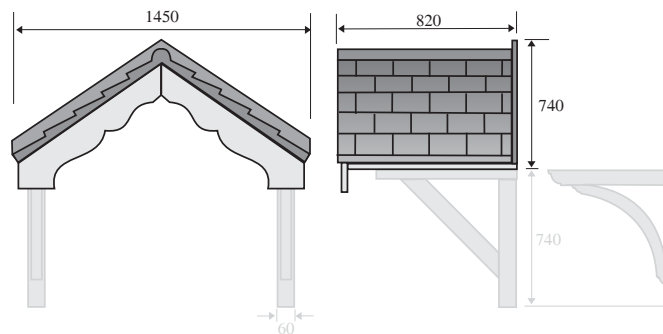

AVAILABLE WITH STRAIGHT OR CURVED GALLOWS BRACKETS

Colours available on the tile effect roofs

**SLATE GREY
TILE RED
BROWN
GREEN**

Gallows Brackets available in three shades of white: **STANDARD, ULTRA & DEEPLAS** also available in, **LIGHT BROWN DARK BROWN**

LANGLEY

Slate Effect Canopy incorporating integral fascia and soffit up to a maximum of 5 metres in length