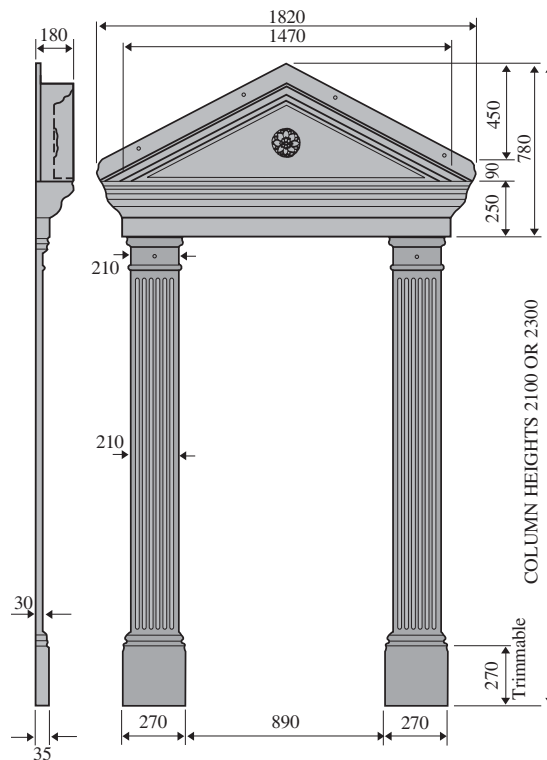

DOOR SURROUNDS

GEORGIAN

GEORGIAN TOPS
AVAILABLE IN ANY WIDTH UP TO A
MAXIMUM OF 2800mm OUTSIDE OF PILLARS

Available in three shades of white: **STANDARD, ULTRA & DEEPLAS** also available in, **LIGHT BROWN DARK BROWN**

VICTORIAN

VICTORIAN

Available in three shades of white: **STANDARD, ULTRA & DEEPLAS** also available in, **LIGHT BROWN DARK BROWN**

Pillars are sold separately

All dimensions are approximate and within manufacturing tolerances of +/-3mm. However, due to our policy of continuous development, we reserve the right to change specifications without notice