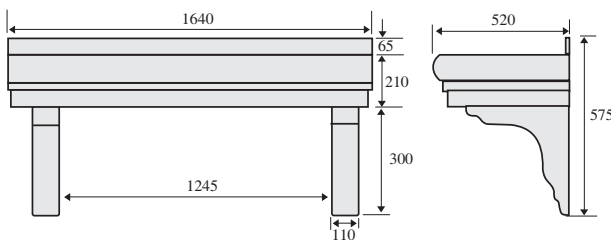

OVER DOOR CANOPIES/PORCH ROOF

RICHMOND

Available in three shades of white: **STANDARD, ULTRA & DEEPLAS** also available in, **LIGHT BROWN DARK BROWN**