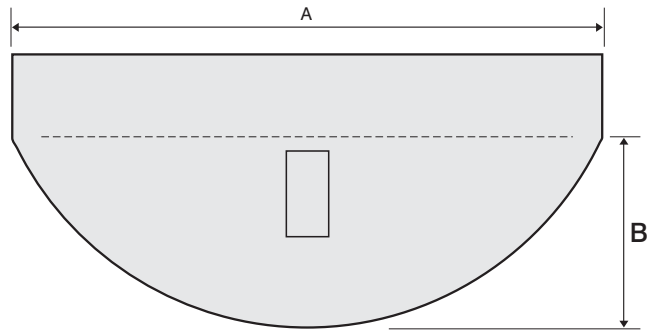

**MK1 & MK11
BASE UNITS** *Standard Gallows Included*