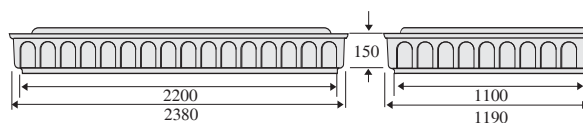

PORCH ROOF

Flat

Colours available on the roofs Available in three shades of white: **STANDARD, ULTRA & DEEPLAS** also available in, **LIGHT BROWN DARK BROWN**

All dimensions are approximate and within manufacturing tolerances of +/-3mm. However, due to our policy of continuous development, we reserve the right to change specifications without notice