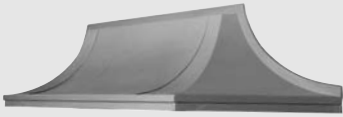

GRP

**NETT PRICE LIST
& TECHNICAL SPECIFICATIONS**

April 2011

HALLMARK
PANELS LIMITED

OVER DOOR CANOPIES

AYSGARTH

Lead Effect Curved Overhead Canopy
available in two sizes

CARTMEL

Gallows Brackets available in three shades of white: **STANDARD, ULTRA & DEEPLAS** also available in, **LIGHT BROWN DARK BROWN**

CLOEBURY

Pitched Tiled Effect Roof, complete with Integral guttering system and textured underside