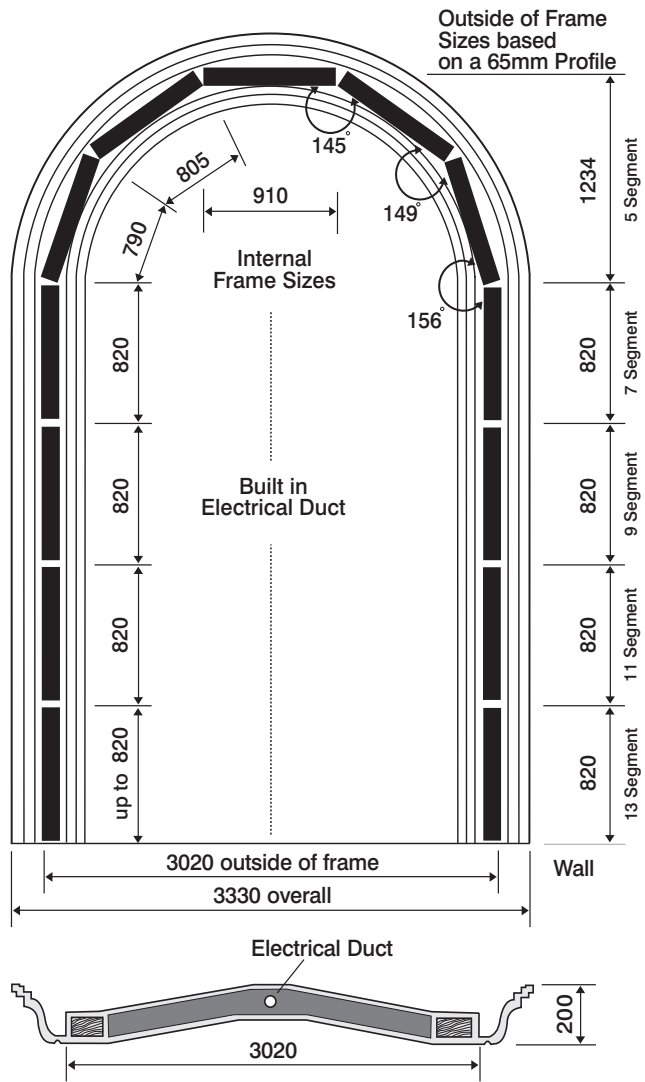

**GARDEN ROOM
ROOF MODULES**

Garden rooms can be used in conjunction with our flexiporch roofs to create many different variations in shape and design.

Fully insulated roof 0.35 U value, this keeps your conservatory cool in the summer and warm in the winter, reducing condensation problems.

Don't sit in a greenhouse, relax in a garden room.

Our unique drain hopper can be fitted at any point on the gutter allowing more flexibility for you.

Garden Room Roofs available in:

- 5 segment size
- 7 segment size
- 9 segment size
- 11 segment size
- 13 segment size

Special variations in length made to order