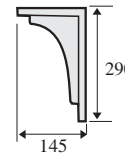

BRACKETS

**Straight
Gallows
Bracket**

**Curved Gallows
Bracket**

**Canopy
Brackets**

**Standard Base Unit
Brackets Covers**

**Fluted Base Unit
Brackets Covers**

**9 inch Fluted
Bracket**

6 inch Bracket

(Also available foam filled and/or reinforced at an extra cost)

MK11 BASE UNIT NOT AVAILABLE IN LIGHT OR DARK BROWN

MODEL	DIMENSIONS							PROJECTION
SIZE	A	B	C	1D	2D	E	F	H
1800	230	2290	380	1900	1500	255	205	180mm
2400	270	2790	370	2450	1900	390	235	295mm
2800	270	3135	320	2800	2300	475	246	360mm
3400	300	3680	380	3400	2800	600	240	475mm