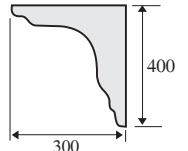

**Canopy
Brackets**