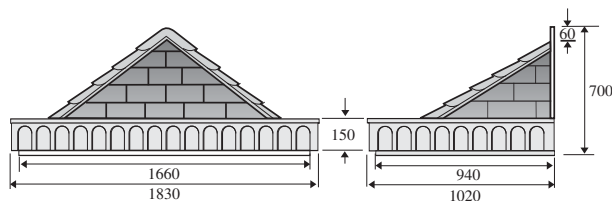

Colours available on the tile effect roofs

**SLATE GREY
TILE RED
BROWN
GREEN**

All dimensions are approximate and within manufacturing tolerances of +/-3mm. However, due to our policy of continuous development, we reserve the right to change specifications without notice