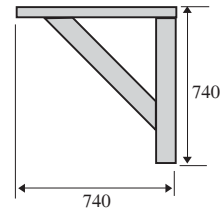

BRACKETS

**Straight
Gallows
Bracket**