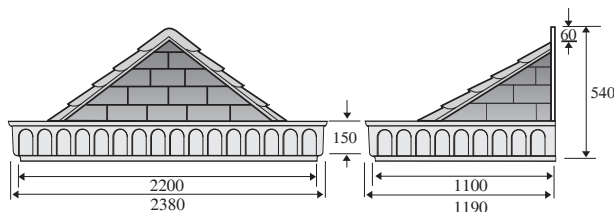

PORCH ROOF

Colours available on the tile effect roofs **SLATE GREY TILE RED BROWN GREEN**

PORCH ROOF