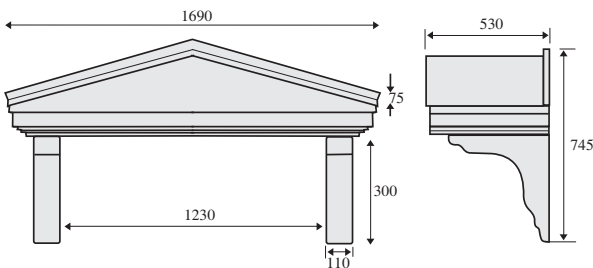

SHIRBURN

Available in three shades of white: **STANDARD, ULTRA & DEEPLAS** also available in, **LIGHT BROWN DARK BROWN**