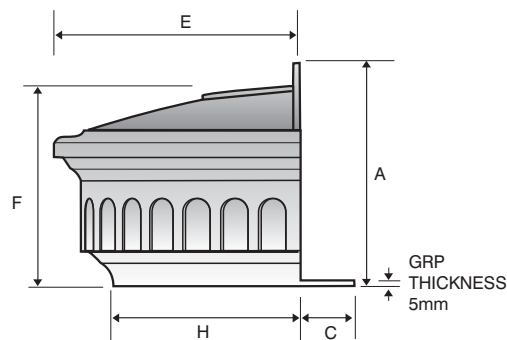

9 inch Bracket

Brackets are available in three shades of white: STANDARD, ULTRA & DEEPLAS also available in, LIGHT BROWN or DARK BROWN.

BOW CANOPIES

Manufactured in strong rigid G.R.P., this beautifully designed canopy is available for any opening between 1500 and 3400. Cuts fitting time to a minimum and can be completed by any installer, eliminating lead work tops and plastered ceilings etc. No need for specialist contractors to finish the job.

(Also available foam filled and/or reinforced at an extra cost)

MK11 BASE UNIT NOT AVAILABLE IN LIGHT OR DARK BROWN

MODEL	DIMENSIONS							PROJECTION
SIZE	A	B	C	1D	2D	E	F	H
1800	230	2290	380	1900	1500	255	205	180mm
2400	270	2790	370	2450	1900	390	235	295mm
2800	270	3135	320	2800	2300	475	246	360mm
3400	300	3680	380	3400	2800	600	240	475mm