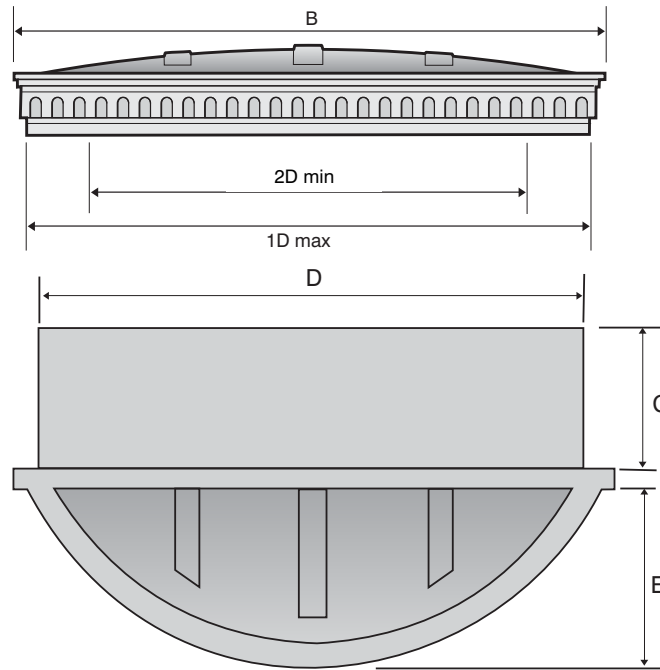

BRACKETS

**Straight
Gallows
Bracket**

**Curved Gallows
Bracket**

**Canopy
Brackets**

**Standard Base Unit
Brackets Covers**

**Fluted Base Unit
Brackets Covers**

**9 inch Fluted
Bracket**

6 inch Bracket

9 inch Bracket

Brackets are available in three shades of white: STANDARD, ULTRA & DEEPLAS also available in, LIGHT BROWN or DARK BROWN.

BOW CANOPIES

Manufactured in strong rigid G.R.P., this beautifully designed canopy is available for any opening between 1500 and 3400. Cuts fitting time to a minimum and can be completed by any installer, eliminating lead work tops and plastered ceilings etc. No need for specialist contractors to finish the job.

(Also available foam filled and/or reinforced at an extra cost)

MK11 BASE UNIT NOT AVAILABLE IN LIGHT OR DARK BROWN

MODEL	DIMENSIONS							PROJECTION
SIZE	A	B	C	1D	2D	E	F	H
1800	230	2290	380	1900	1500	255	205	180mm
2400	270	2790	370	2450	1900	390	235	295mm
2800	270	3135	320	2800	2300	475	246	360mm
3400	300	3680	380	3400	2800	600	240	475mm