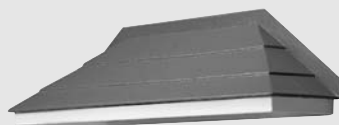

OVER DOOR CANOPIES/PORCH ROOF

ELSDON

Coloured Tiled Effect Porch Roof
with polished underside