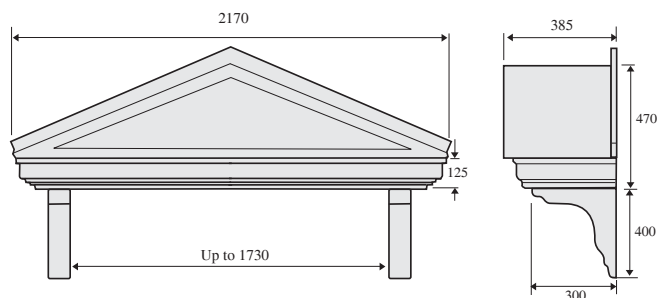

GLENGARRY

Available in three
shades of white:
STANDARD,
ULTRA &
DEEPLAS
also available in,
LIGHT BROWN
DARK BROWN

HADLEIGH