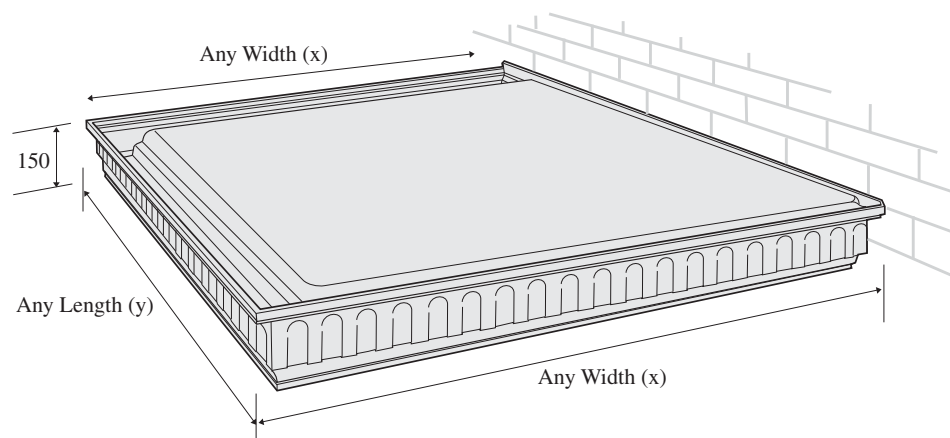

Don't sit in a greenhouse, relax in a garden room.

Our unique drain hopper can be fitted at any point on the gutter allowing more flexibility for you.

Garden Room Roofs available in:

- 5 segment size
- 7 segment size
- 9 segment size
- 11 segment size
- 13 segment size

PLEASE NOTE:
TO PRICE FLEXI PORCHES 200mm
WILL BE ADDED TO EACH INTER-
NAL
MEASUREMENT TO ALLOW FOR
EACH INTEGRAL GUTTER
(see example prices)

Flexi Porch Roof Modules are available in three shades of white: STANDARD, ULTRA & DEEPLAS also available in, LIGHT BROWN or DARK BROWN