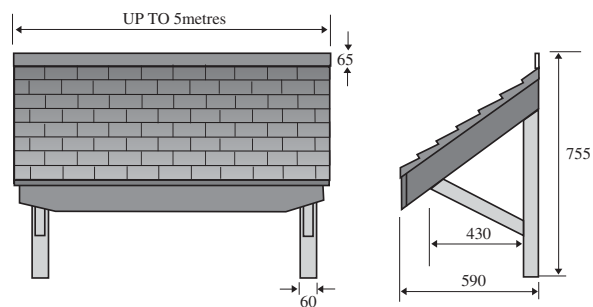

GLENGARRY

Available in three
shades of white:
STANDARD,
ULTRA &
DEEPLAS
also available in,
LIGHT BROWN
DARK BROWN

HADLEIGH

Tile Effect Roof available up to 5 metres in
length, complete with stained soft wood
gallows brackets, also supplied with a tongue
and grooved underside coloured to suit