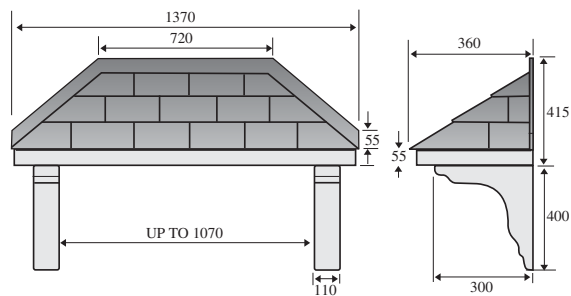

OVER DOOR CANOPIES/PORCH ROOF

ELSDON

Colours available on
the tile effect roofs

SLATE GREY
TILE RED
BROWN
GREEN

Canopy Brackets
available in three
shades of white:
STANDARD,
ULTRA &
DEEPLAS
also available in,
LIGHT BROWN
DARK BROWN