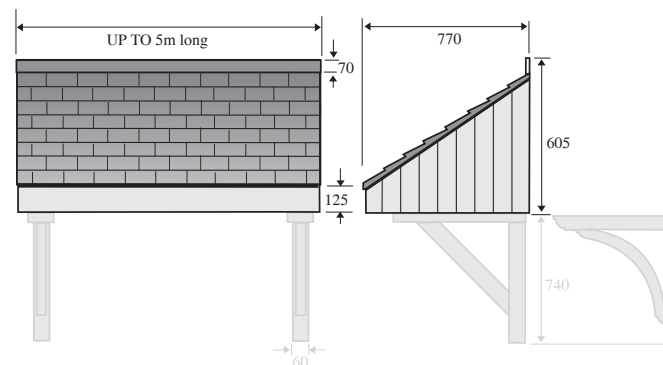

LANGLEY

Slate Effect Canopy incorporating integral fascia and soffit up to a maximum of 5 metres in length

AVAILABLE WITH STRAIGHT OR CURVED GALLOWS BRACKETS

Colours available on the tile effect roofs

**SLATE GREY
TILE RED
BROWN
GREEN**