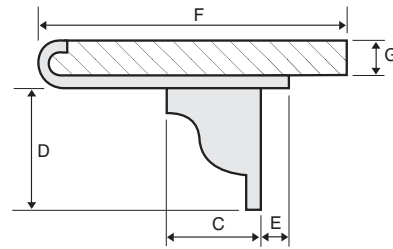

**MK1 & MK11
BASE UNITS** *Standard Gallows Included*